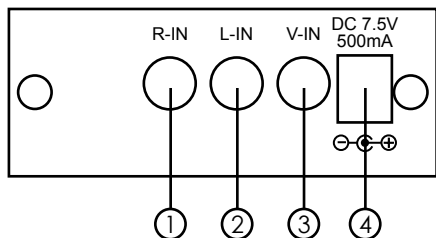

#### Front Panel

1. R-IN: Connects to Right Audio output of the source device.
2. L-IN: Connects to Left Audio output of the source device.
3. V-IN: Connects to Video output of the source device.
4. Power jack: DC 7.5V 500mA center positive.