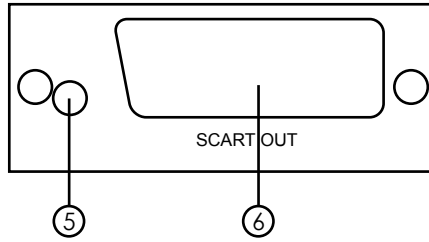

Operation Controls and Functions:

Rear Panel

5. Power ON Indicator: The LED lights up when the power is ON.

6. Scart out: