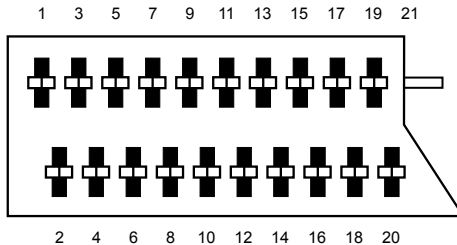

Scart Lead (Input/Output)

1. Audio output 1, Right channel.	11. RGB Green output.
2. N.C.	12. N.C.
3. Audio output 2, Left channel.	13. GND.
4. GND.	14. GND.
5. GND.	15. RGB Red output.
6. N.C.	16. High.
7. RGB Blue output.	17. GND.
8. High.	18. GND.
9. GND.	19. Video output.
10. N.C.	20. Video Input.
	21. GND/Shield.

Note: N.C. Stands for Not connected

Specification:

* Input:

- 1 x Composite Video RCA Jack 75 ohm 1 V p-p
- 2 x Audio RCA Jack

* Output:

- 1 x Scart connect 75 ohm 0.7Vp-p

	Video Input System	Video Output System
Composite	Fv: 60 Hz N3.58/N4.43/PAL-M/BW60 *	RGBS: 60Hz
	Fv: 50 Hz PAL/PAL-N/SECAM/BW50 *	RGBS: 50Hz

* B/W: Black/White picture

Power: DC 7.5V 500mA

Accessory: One set of video cable, one set of adaptor, and User manual.

Dimensions: 105 (W) x 76.7(D) x 30 (H)mm

Weight: 180gs